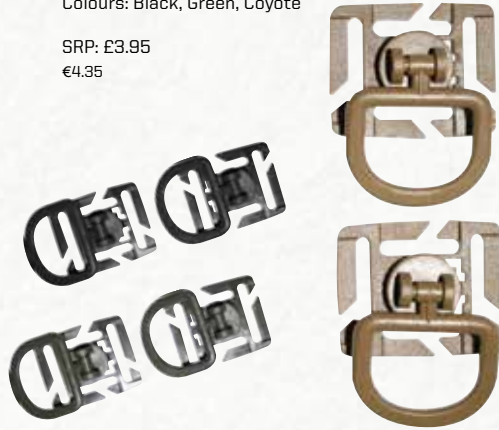

## ZIP PULLER SLEEVE SET

- 125 cm of utility cord
- 10 x Viper puller sleeves (350 x 80mm)

Colours: Black, Coyote, Green, Titanium

SRP: £2.95  
€3.25