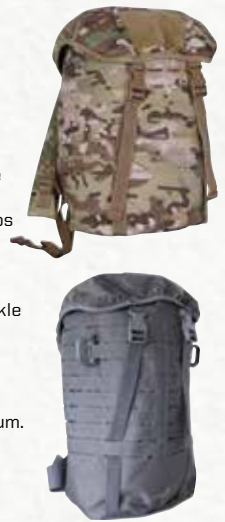

RANGER PACK

With padded shoulder straps and foam ventilated 4 point back panel the Viper Ranger Pack makes a comfortable load carrier. The ballistic plate and bladder pockets located internally allow the user to adjust/remove as required. The pack can be reduced using the compression straps or added to with the MOLLE attachment panels.

- Internal hydration sleeve
- Internal retaining straps/bungees
- Felt lined exterior utility pouches
- Hydration/comms outlet
- Multiple compression straps
- 4 point, Ventex system back panel
- Padded shoulder straps and sternum strap with QR buckles
- Side carry handle
- MOLLE webbing attachments located on exterior pouches including D-Rings
- 2 x Velcro ID panels
- 2 x V-Lock, 1 x D-Lock

Capacity: 50ltr (approx)
Material: 600D Cordura
Dimensions cms: 46 x 33 x 26
Colours: V-Cam, Coyote, Green, Black

SRP: £69.95
€76.94

LAZER GARRISON PACK

- Lazer MOLLE Panels on front/sides
- Fully mesh vented back
- Internal nylon hood closure
- Velcro ID panel
- 2 x Main compression straps
- Elasticated rim on lid
- 1 x Grab handle
- Padded shoulder straps
- Sternum strap with QR buckle

Capacity: 28ltr (approx)
Material: 600D Cordura
Dimensions cms: 44 x 31 x 26
Colours: V-Cam, Coyote, Titanium.

SRP: £29.95
€32.95

LAZER V-PACK

- Internal Nylon sleeve
- 1 x Internal zipped compartment
- 3 x External zipped compartments
- Padded Ventex system back panel and shoulder straps
- Sternum strap
- Paracord grab carry handle
- Lazer MOLLE webbing attachments located on exterior pouch including D-Rings
- Velcro ID panel
- 2 x V-Lock
- 1 x D-Lock

Capacity: 25ltr (approx)
Material: 600D Cordura
Colours: V-Cam, Coyote, Green, Black, Titanium.

SRP: £44.95
€49.45

GARRISON PACK