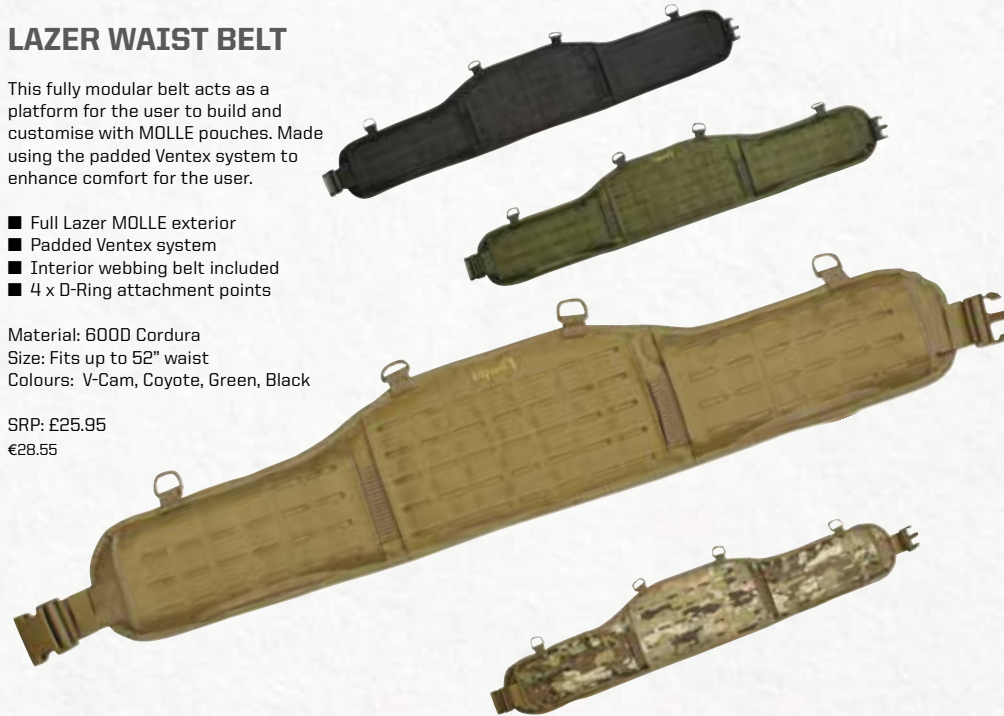

LAZER WAIST BELT

This fully modular belt acts as a platform for the user to build and customise with MOLLE pouches. Made using the padded Ventex system to enhance comfort for the user.

- Full Lazer MOLLE exterior
- Padded Ventex system
- Interior webbing belt included
- 4 x D-Ring attachment points

Material: 600D Cordura
Size: Fits up to 52" waist
Colours: V-Cam, Coyote, Green, Black

SRP: £25.95
€28.55