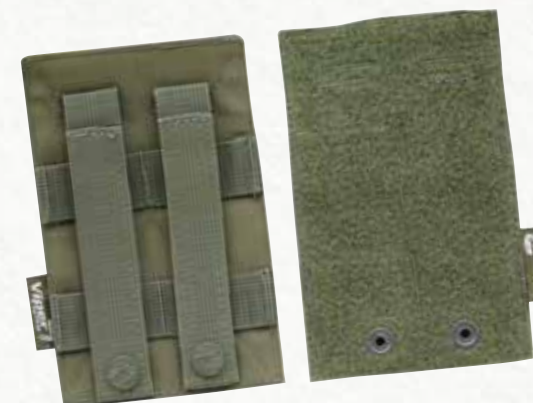

LAZER DROPLEG PLATFORM

Can be used on either leg and customised as to the user's preference. As a fully modular panel, pouches can be added to accommodate mags, torches and knives etc.

- Lazer MOLLE front panel
- Left or right fitting
- Elasticated webbing straps
- Quick release buckle fastening

Material: 600D Cordura
Dimensions cms: 22 x 25 x 1
Colours: V-Cam, Coyote, Green, Black

SRP: £19.95
€21.95

ASSAULT PANEL

- MOLLE compatible
- Bladder/armour sleeve in rear
- 3 x Magazine/flashbang pouch w/ bungee retention and removable velcro flaps
- Lower general purpose compartment w/ double elastic pull through opening and Velcro flap

Dimensions cms: 28 x 37 x 9
Colours: Black, Coyote, Green, V-Cam

SRP: £29.95
€32.95