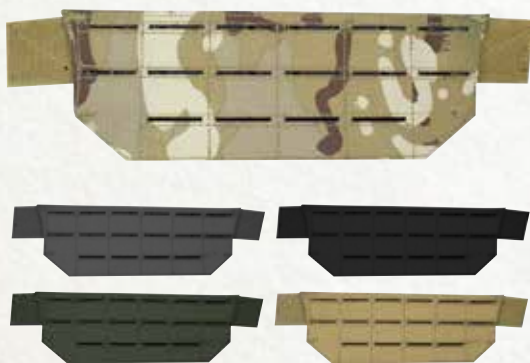

MINI BELT PLATFORM

- Attachable to most waist belts
- 3 Tier Lazer cut MOLLE panel

Dimensions cms: 25 x 9
Colours: Black, Coyote, Green, Titanium, V-Cam

SRP: £10.95
€12.05