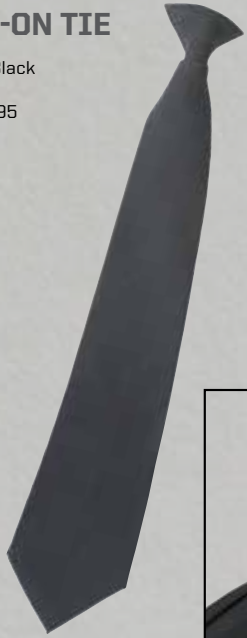

CLIP-ON TIE

Colour: Black

SRP: £6.95
€7.65