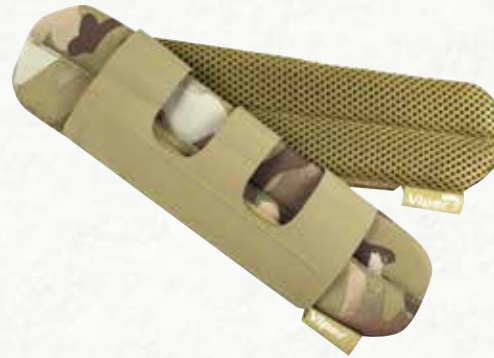

## SHOULDER COMFORT PADS

- Ventex padding
- Adaptable to vest and pack for added comfort
- Sold in pairs

Dimensions cms: 25 x 7 x 2

Colours: Black, Coyote, Green, Titanium, V-Cam

SRP: £9.50  
€10.45